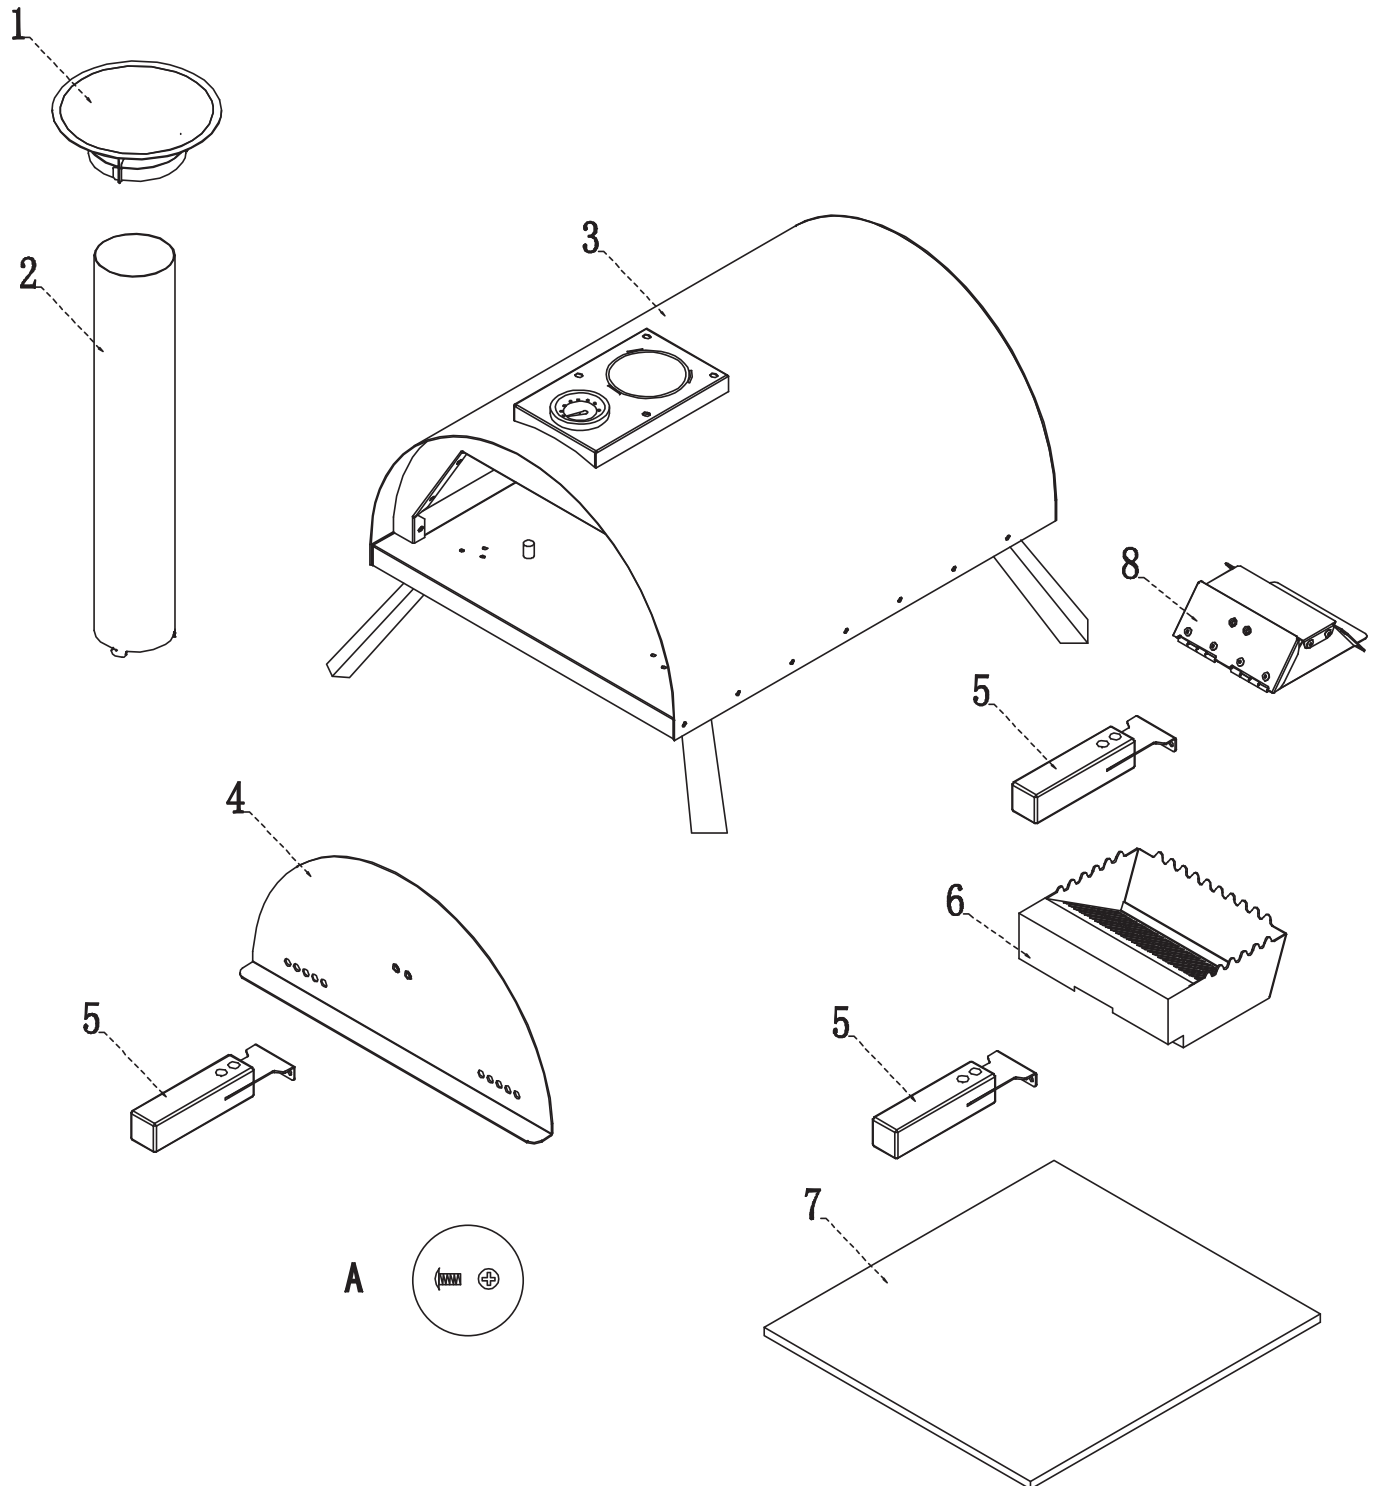

Parts Breakdown

Model WO-CN-0018-B 44432

Parts Breakdown

Model WO-CN-0018-B 44432

Item No.	Description	Position	Item No.	Description	Position	Item No.	Description	Position
AI409	Chimney Hat for 44432	1	AI412	Door for 44432	4	AI415	Pizza Stone for 44432	7
AI410	Chimney Pipe for 44432	2	AI413	Handle for 44432	5	AI416	Feeder for 44432	8
AI411	Oven Body for 44432	3	AI414	Firebox for 44432	6	AI417	Screw M5x10 SUS201 for 44432	A